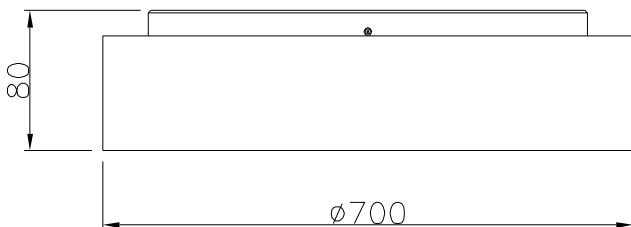

DC Light ApS
 Handverkerbyen 10
 DK-2670 Greve
 Denmark

Campus D700 LED Ceiling

EN60598/CEM2001/108/CE

Power: 230V~50Hz
 IK06-IP44
 Temp: -20° c/50° c
 Socket: LED-Platta
 Lightsource: LED 67W
 PMMA Diffuser/ALU House

Note: Kelvin change switch is placed inside the luminaire, on the LED plate.
 Disconnect the power before operation.
 Settings are 3000K/3500K/4000K, factory setting is 3000K.

Option -No Up Light:

- A: Remove paper from rubber ring
- B: Open the diffuser frame and put the rubber ring glowed side to top of the opal edge
- C: Close the diffuser frame to the body