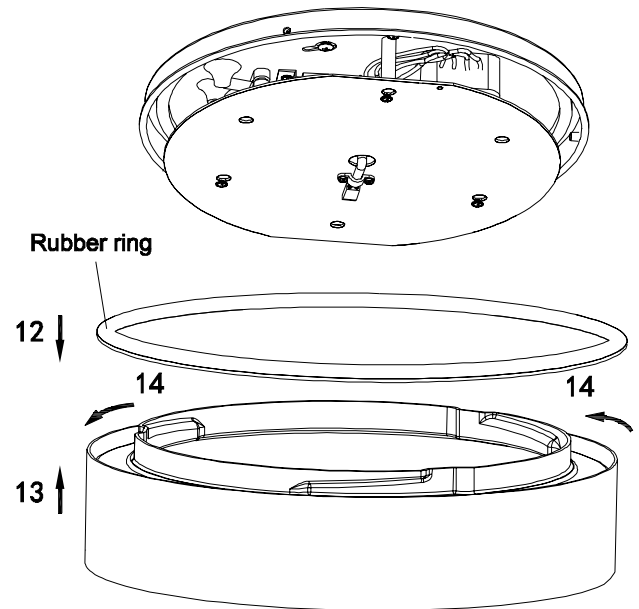

DC Light ApS
 Handverkerbyen 10
 DK-2670 Greve
 Denmark

Campus D700 LED Ceiling

EN60598/CEM2001/108/CE

Power: 230V~50Hz
 IK06-IP44
 Temp: -20° c/50° c
 Socket: LED-Platta
 Lightsource: LED 67W
 PMMA Diffuser/ALU House

Note: Kelvin change switch is placed inside the luminaire, on the LED plate.
 Disconnect the power before operation.
 Settings are 3000K/3500K/4000K, factory setting is 3000K.

Option -No Up Light:

- A: Remove paper from rubber ring
- B: Open the diffuser frame and put the rubber ring glowed side to top of the opal edge
- C: Close the diffuser frame to the body