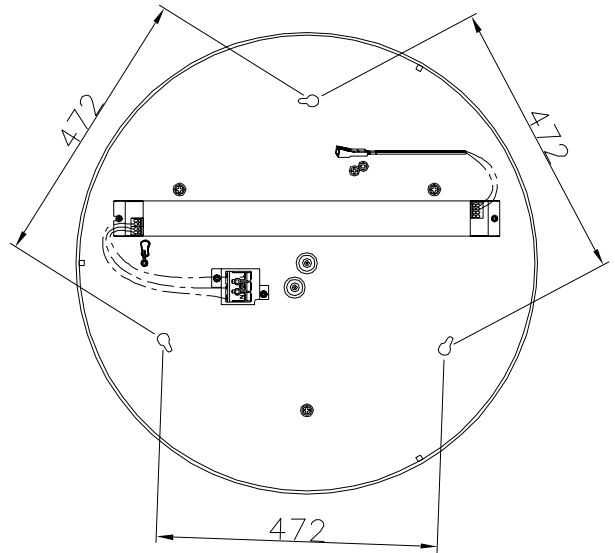

DC Light ApS
 Handverkerbyen 10
 DK-2670 Greve
 Denmark

Campus D700 LED Ceiling

EN60598/CEM2001/108/CE

Power: 230V~50Hz
 IK06-IP44
 Temp: -20° c/50° c
 Socket: LED-Platta
 Lightsource: LED 67W
 PMMA Diffuser/ALU House

Note: Kelvin change switch is placed inside the luminaire, on the LED plate.
 Disconnect the power before operation.
 Settings are 3000K/3500K/4000K, factory setting is 3000K.

Option -No Up Light:

- A: Remove paper from rubber ring
- B: Open the diffuser frame and put the rubber ring glowed side to top of the opal edge
- C: Close the diffuser frame to the body