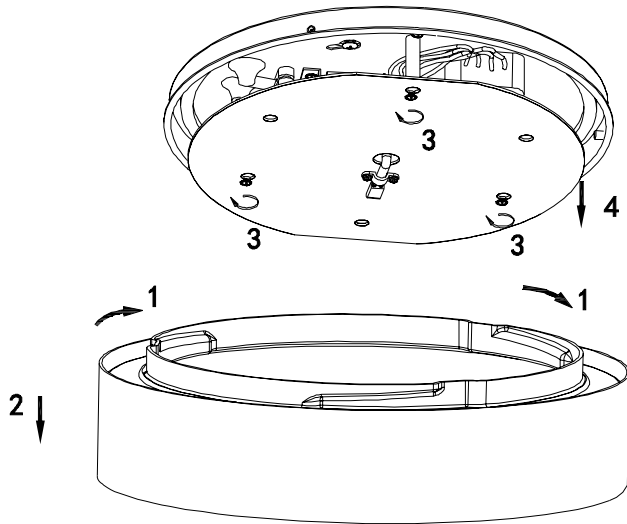

DC Light ApS
 Handverkerbyen 10
 DK-2670 Greve
 Denmark

Campus D700 LED Ceiling

EN60598/CEM2001/108/CE

Power: 230V~50Hz
 IK06-IP44
 Temp: -20° c/50° c
 Socket: LED-Platta
 Lightsource: LED 67W
 PMMA Diffuser/ALU House

Note: Kelvin change switch is placed inside the luminaire, on the LED plate.
 Disconnect the power before operation.
 Settings are 3000K/3500K/4000K, factory setting is 3000K.

Option -No Up Light:

- A: Remove paper from rubber ring
- B: Open the diffuser frame and put the rubber ring glowed side to top of the opal edge
- C: Close the diffuser frame to the body