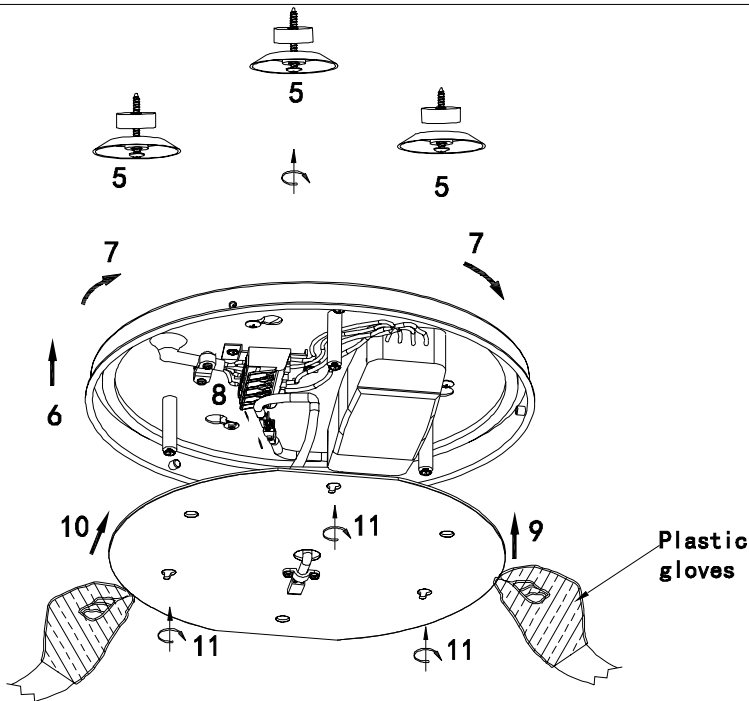

DC Light ApS
 Handverkerbyen 10
 DK-2670 Greve
 Denmark

Campus D700 LED Ceiling

EN60598/CEM2001/108/CE

Power: 230V~50Hz
 IK06-IP44
 Temp: -20° c/50° c
 Socket: LED-Platta
 Lightsource: LED 67W
 PMMA Diffuser/ALU House

Note: Kelvin change switch is placed inside the luminaire, on the LED plate.
 Disconnect the power before operation.
 Settings are 3000K/3500K/4000K, factory setting is 3000K.

Option -No Up Light:

- A: Remove paper from rubber ring
- B: Open the diffuser frame and put the rubber ring glowed side to top of the opal edge
- C: Close the diffuser frame to the body